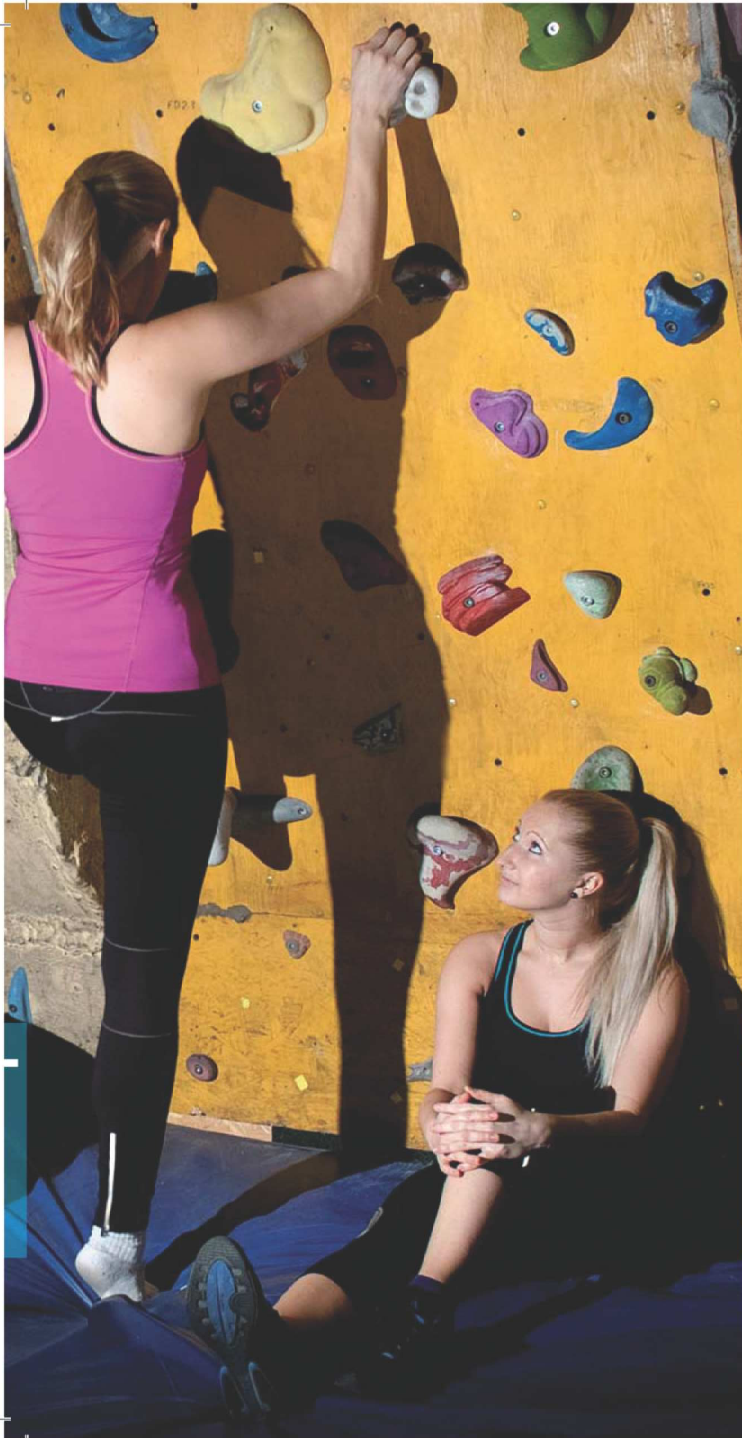

breathable material below the knee, grey inserts on the
outer sides, reflective strips on the outer sides, small
pocket on the back side, wide rubber
waist + tie shoelace, quick dry, wicking

for LADIES