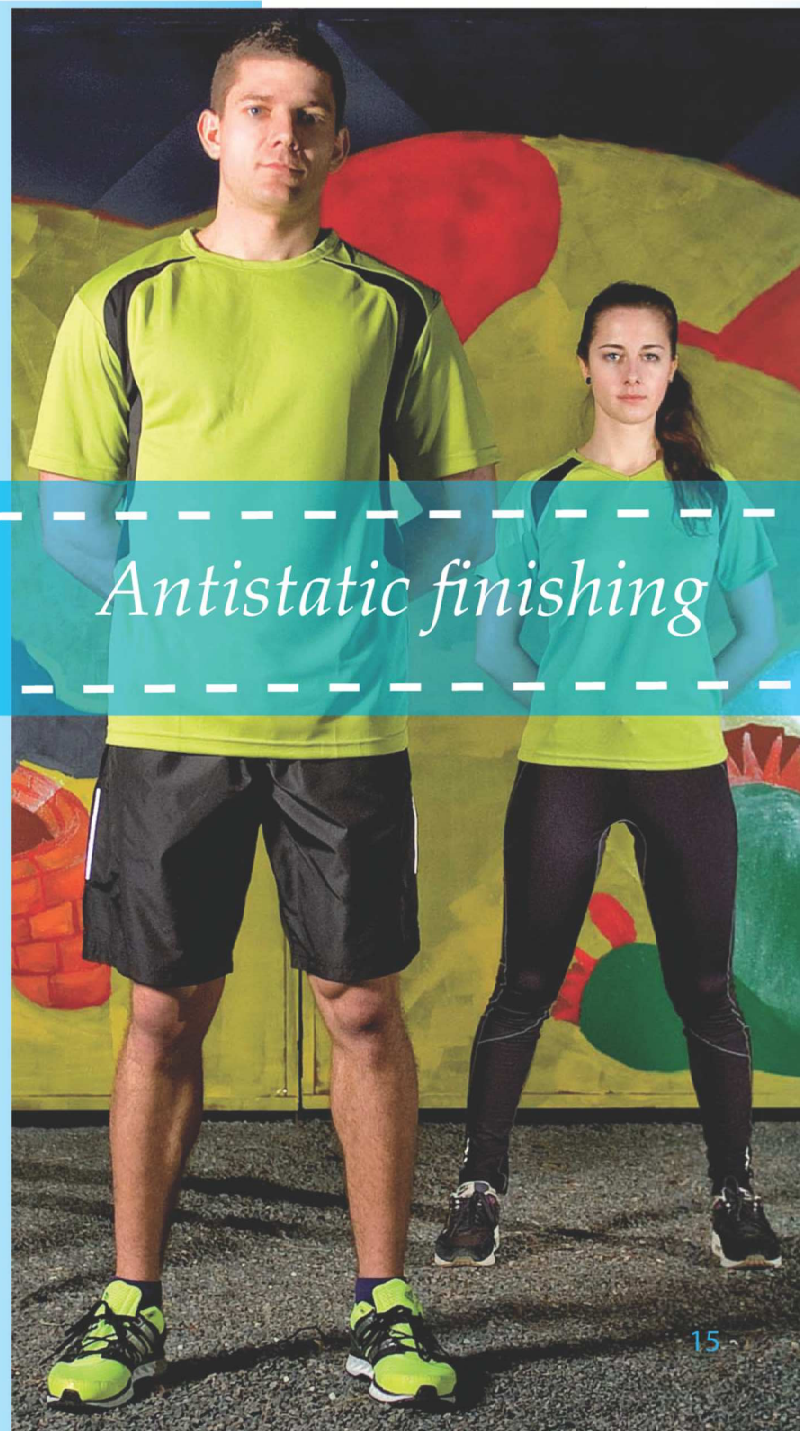

Sizes: S, M, L, XL, XXL

02

02

FK-650 MEN'S SHORTS

Material: 100 % polyester,
insert 80 % polyester, 20 % elastane
Grammage: 80 g/m²
Colour: 02
Sizes: M, L, XL, XXL

antistatic finishing, breathable material on the
outer sides and below the waist on the back side,
reflective strips on the outer side, 2 pockets