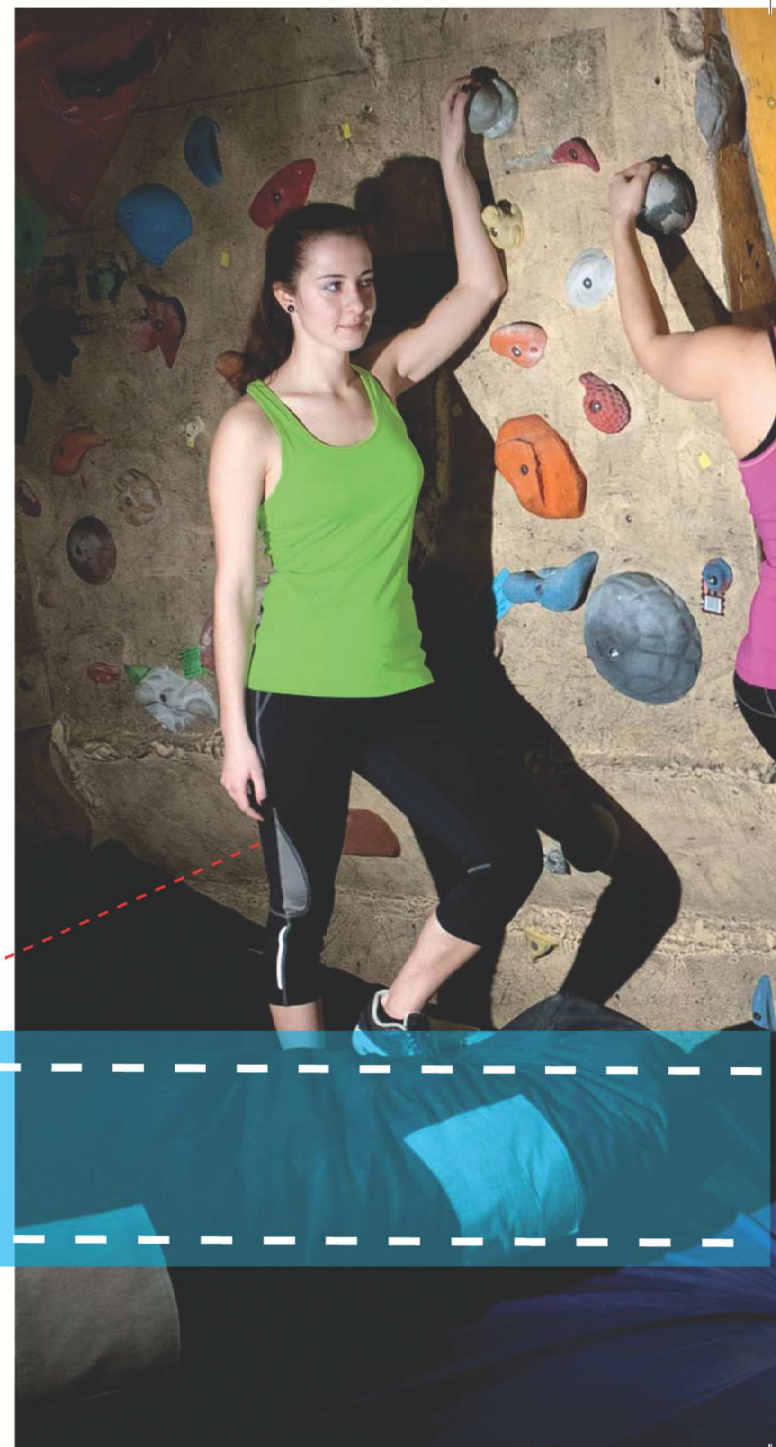

breathable material below the knee, grey inserts on the
outer sides, reflective strips on the outer sides, small
pocket on the back side, wide rubber
waist + tie shoelace, quick dry, wicking

for LADIES