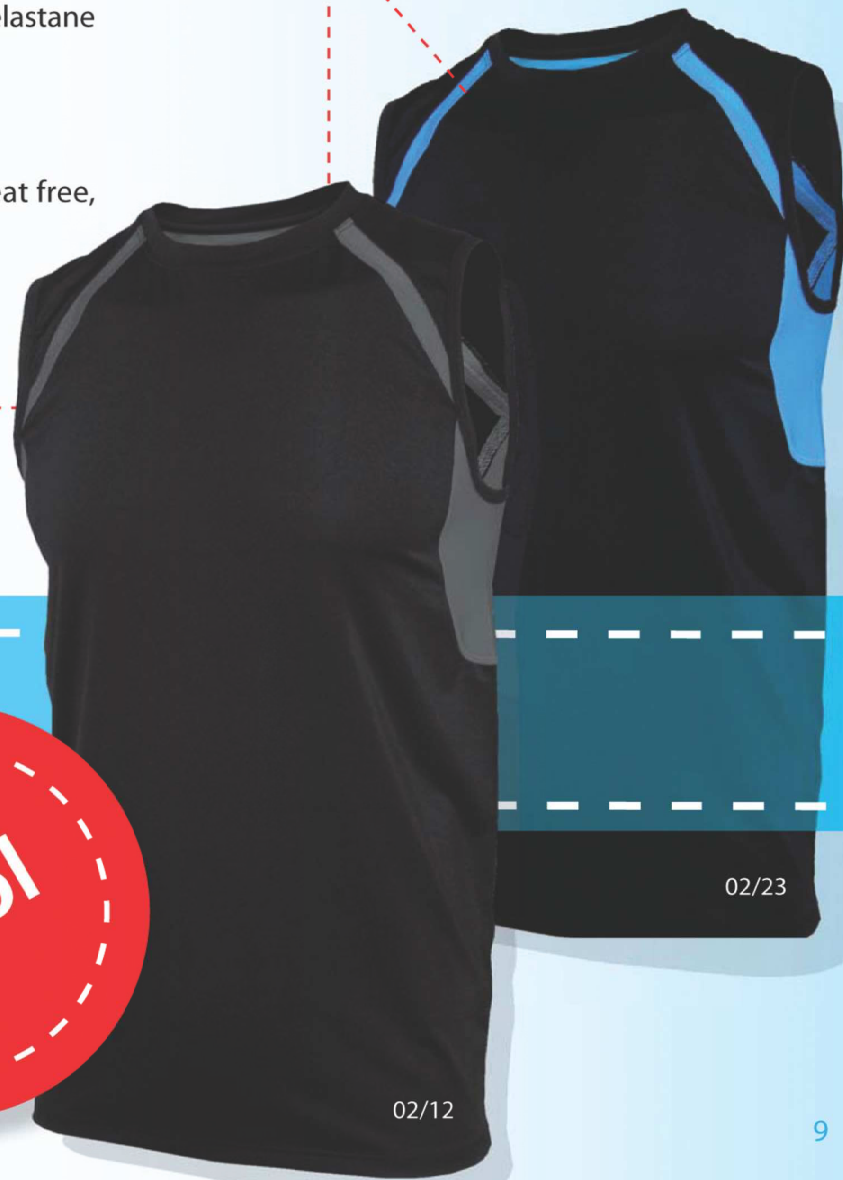

23

7

A man with a tattoo on his left shoulder is shown from the side, wearing black boxing gloves and a dark sleeveless shirt. He is in the middle of hitting a large, red, cylindrical punching bag. The background is a plain, light-colored wall. A white tag with a red border and a red string is attached to the top left corner of the image, with the text 'for MEN' written on it in red. A blue horizontal band with white dashed lines runs across the middle of the image, containing the text 'Sizes: S, M, L, XL' in white. The number '8' is visible in the bottom left corner.

for MEN

Sizes: S, M, L, XL

FT-08 MEN'S T-SHIRT

Material: 84 % polyester, 16 % elastane

Grammage: 170 g/m²

Colours: 02/23, 02/12

Sizes: S, M, L, XL

cool-dry, air permeability, sweat free,
easy care, high color fastness,
mesh ventilation under arm