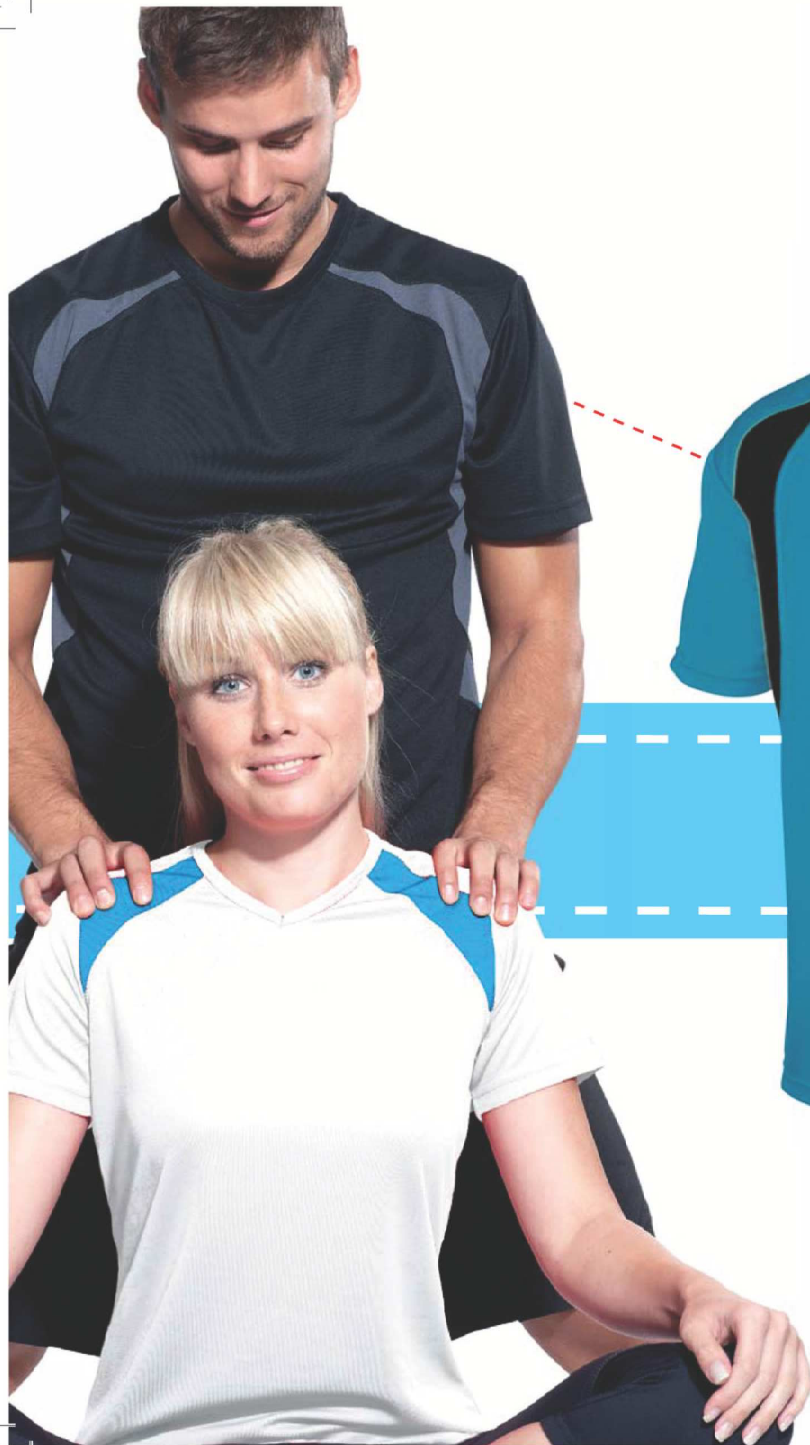

quick dry, air permeability, sweat free, easy care

T-SHIRTS
easy care...

FT-01 MEN'S T-SHIRT

Material: 100 % polyester

Grammage: 150 g/m²

Colours: 01/01, 02/12, 23/02, 55/12

Sizes: M, L, XL, XXL

quick dry, air permeability, sweat free, easy care