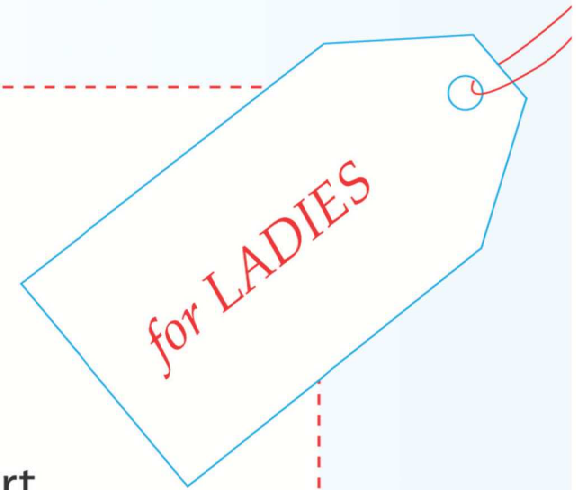

Top

FT-09 ladies' top

T-shirt

FT-02 ladies' t-shirt

FT-05 ladies' t-shirt

FT-29 ladies' t-shirt

Sweatshirt

FM-47 ladies' sweatshirt

Leggings

FK-66 ladies' leggings

FK-67 ladies' leggings 3/4

FK-71 ladies' leggings

this is